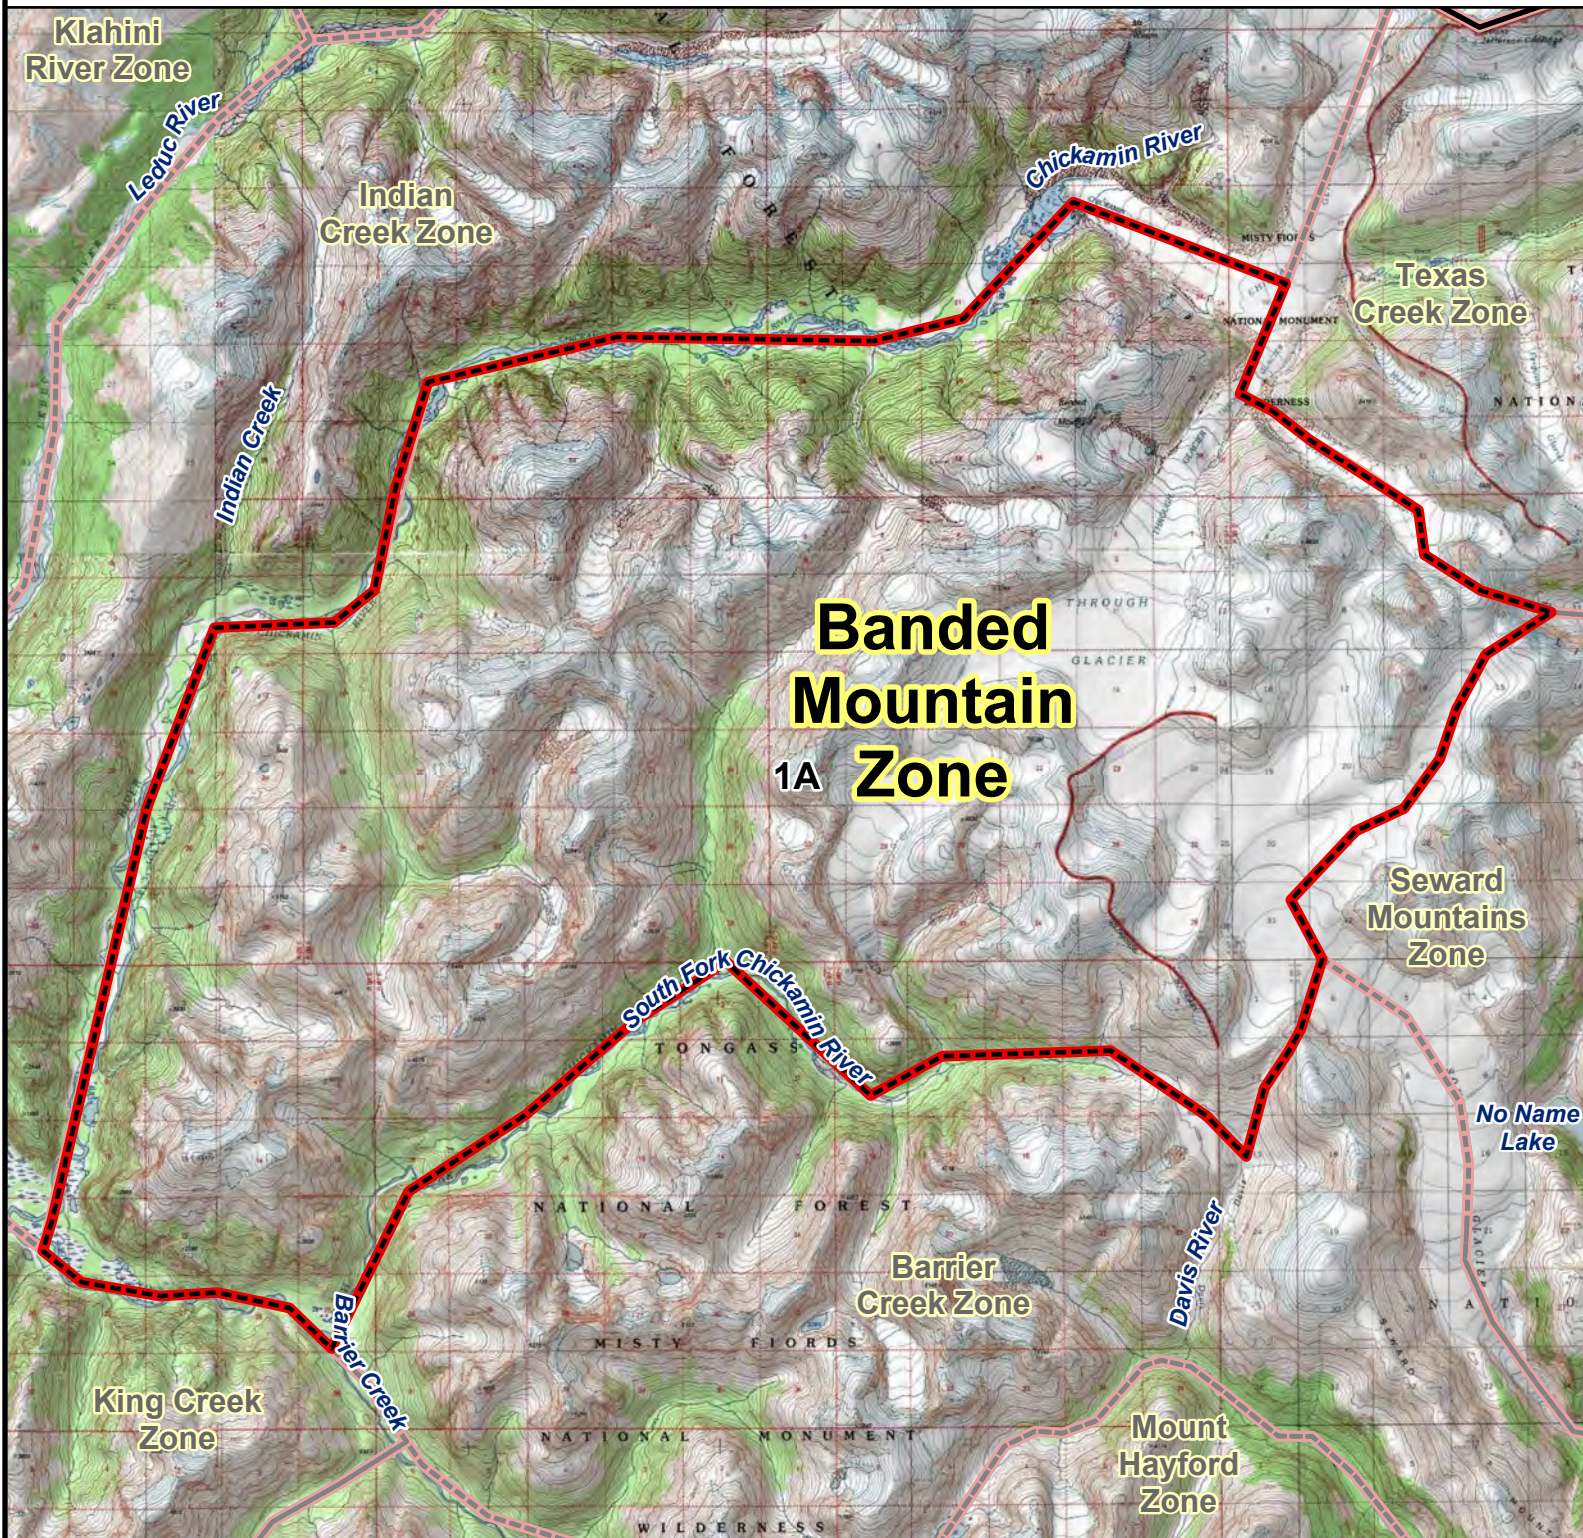

# RG002 MOUNTAIN GOAT HUNT

## Banded Mountain Zone

**Banded Mountain Zone**  
1A

**Banded Mountain Zone:** Originating where the South Fork of the Chickamin River forks from the Chickamin River, north along the Chickamin River to its source at the Chickamin Glacier, around Banded Mountain, south to Through Glacier, east along Greenpoint Glacier, east to the head of Thumb Glacier, southwest over the Lincoln Mountains, southwest along the arm of Through Glacier to the outlet of the Davis River, south along the Davis River to where the outlet from the unnamed lake at GPS coordinates N 55.894340, W -130.340965, through the unnamed lake, west through the drainage that flows into the South Fork of the Chickamin River, west along the South Fork of the Chickamin River to the point of origin.